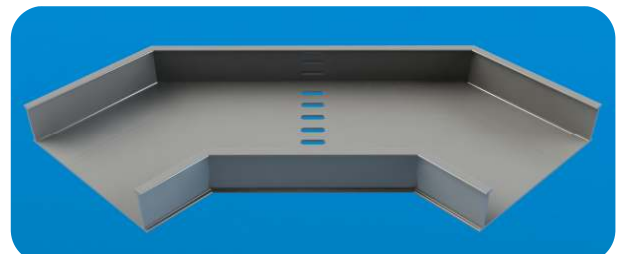

GRP Cable Trays

Captrad Cable Trays have been design and manufactured with the user in mind, whilst offering excellent performance ease of use. Our Cable Trays can be supplied in a variety of sizes along with a comprehensive array of fittings to cater for any project large or small.

Captrad Cable Trays can be supplied either as the tray or with the uniquely designed 'Click-fit-Lid'. All our trays are produced in 3mtr lengths and can easily be fabricated on/off site.

Advantages

- Corrosion Resistant
- Strong & Lightweight
- Non-Conductive
- Impact Resistant
- Click Fit Lid System
- Easy to fabricate
- Dimension Stability
- UV Stability
- Excellent Working Temperatures

Product	Width	Height	Kg/mtr
GRPTRAY-50-100/3	100mm	50mm	1.34
GRPTRAY-50-150/3	150mm	50mm	1.67
GRPTRAY-50-200/3	200mm	50mm	1.96
GRPTRAY-50-300/3	300mm	50mm	2.55
GRPTRAY-80-100/3	100mm	80mm	1.73
GRPTRAY-80-150/3	150mm	80mm	2.02
GRPTRAY-80-200/3	200mm	80mm	2.31
GRPTRAY-80-300/3	300mm	80mm	2.90

GRP Tray Options for Illustration purposes

GRP Cable Tray Options

Product	Width	Height	Kg/mtr
GRPEB-90-50-100	100mm	50mm	0.70
GRPEB-90-50-150	150mm	50mm	0.85
GRPEB-90-50-200	200mm	50mm	1.15
GRPEB-90-50-300	300mm	50mm	1.75
GRPEB-90-80-100	100mm	80mm	0.90
GRPEB-90-80-150	150mm	80mm	1.10
GRPEB-90-80-200	200mm	80mm	1.35
GRPEB-90-80-300	300mm	80mm	1.95